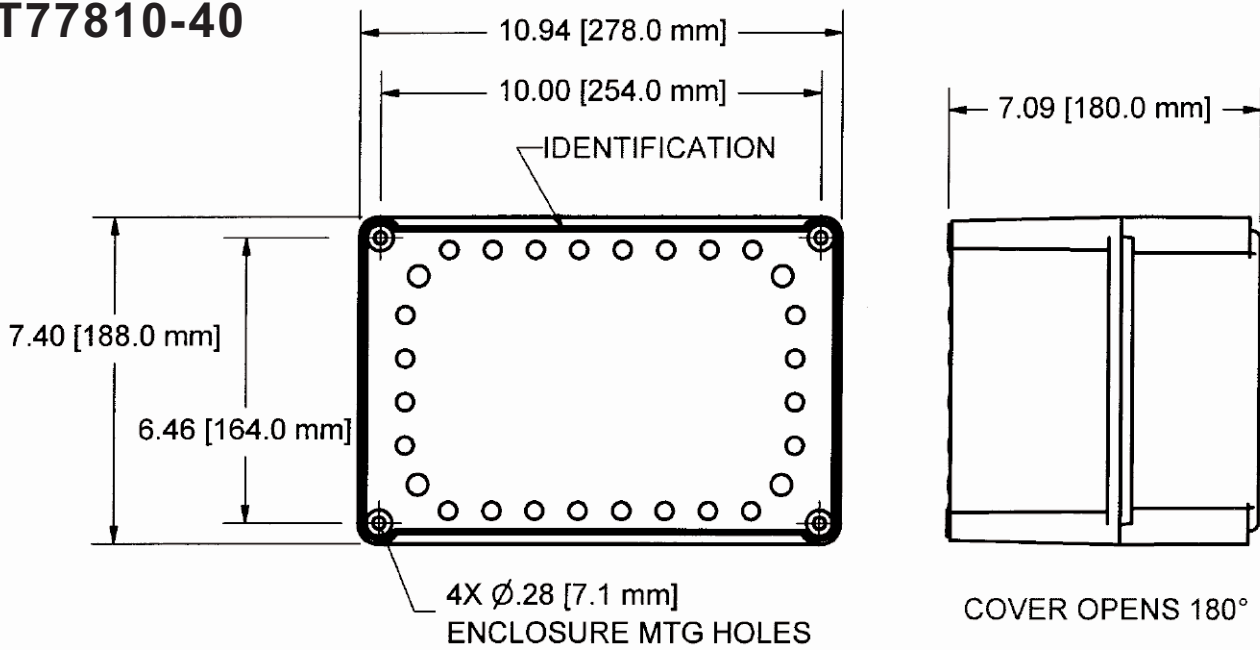

TACHTROL plus Enclosure Options:

T77810-40

NEMA 4X